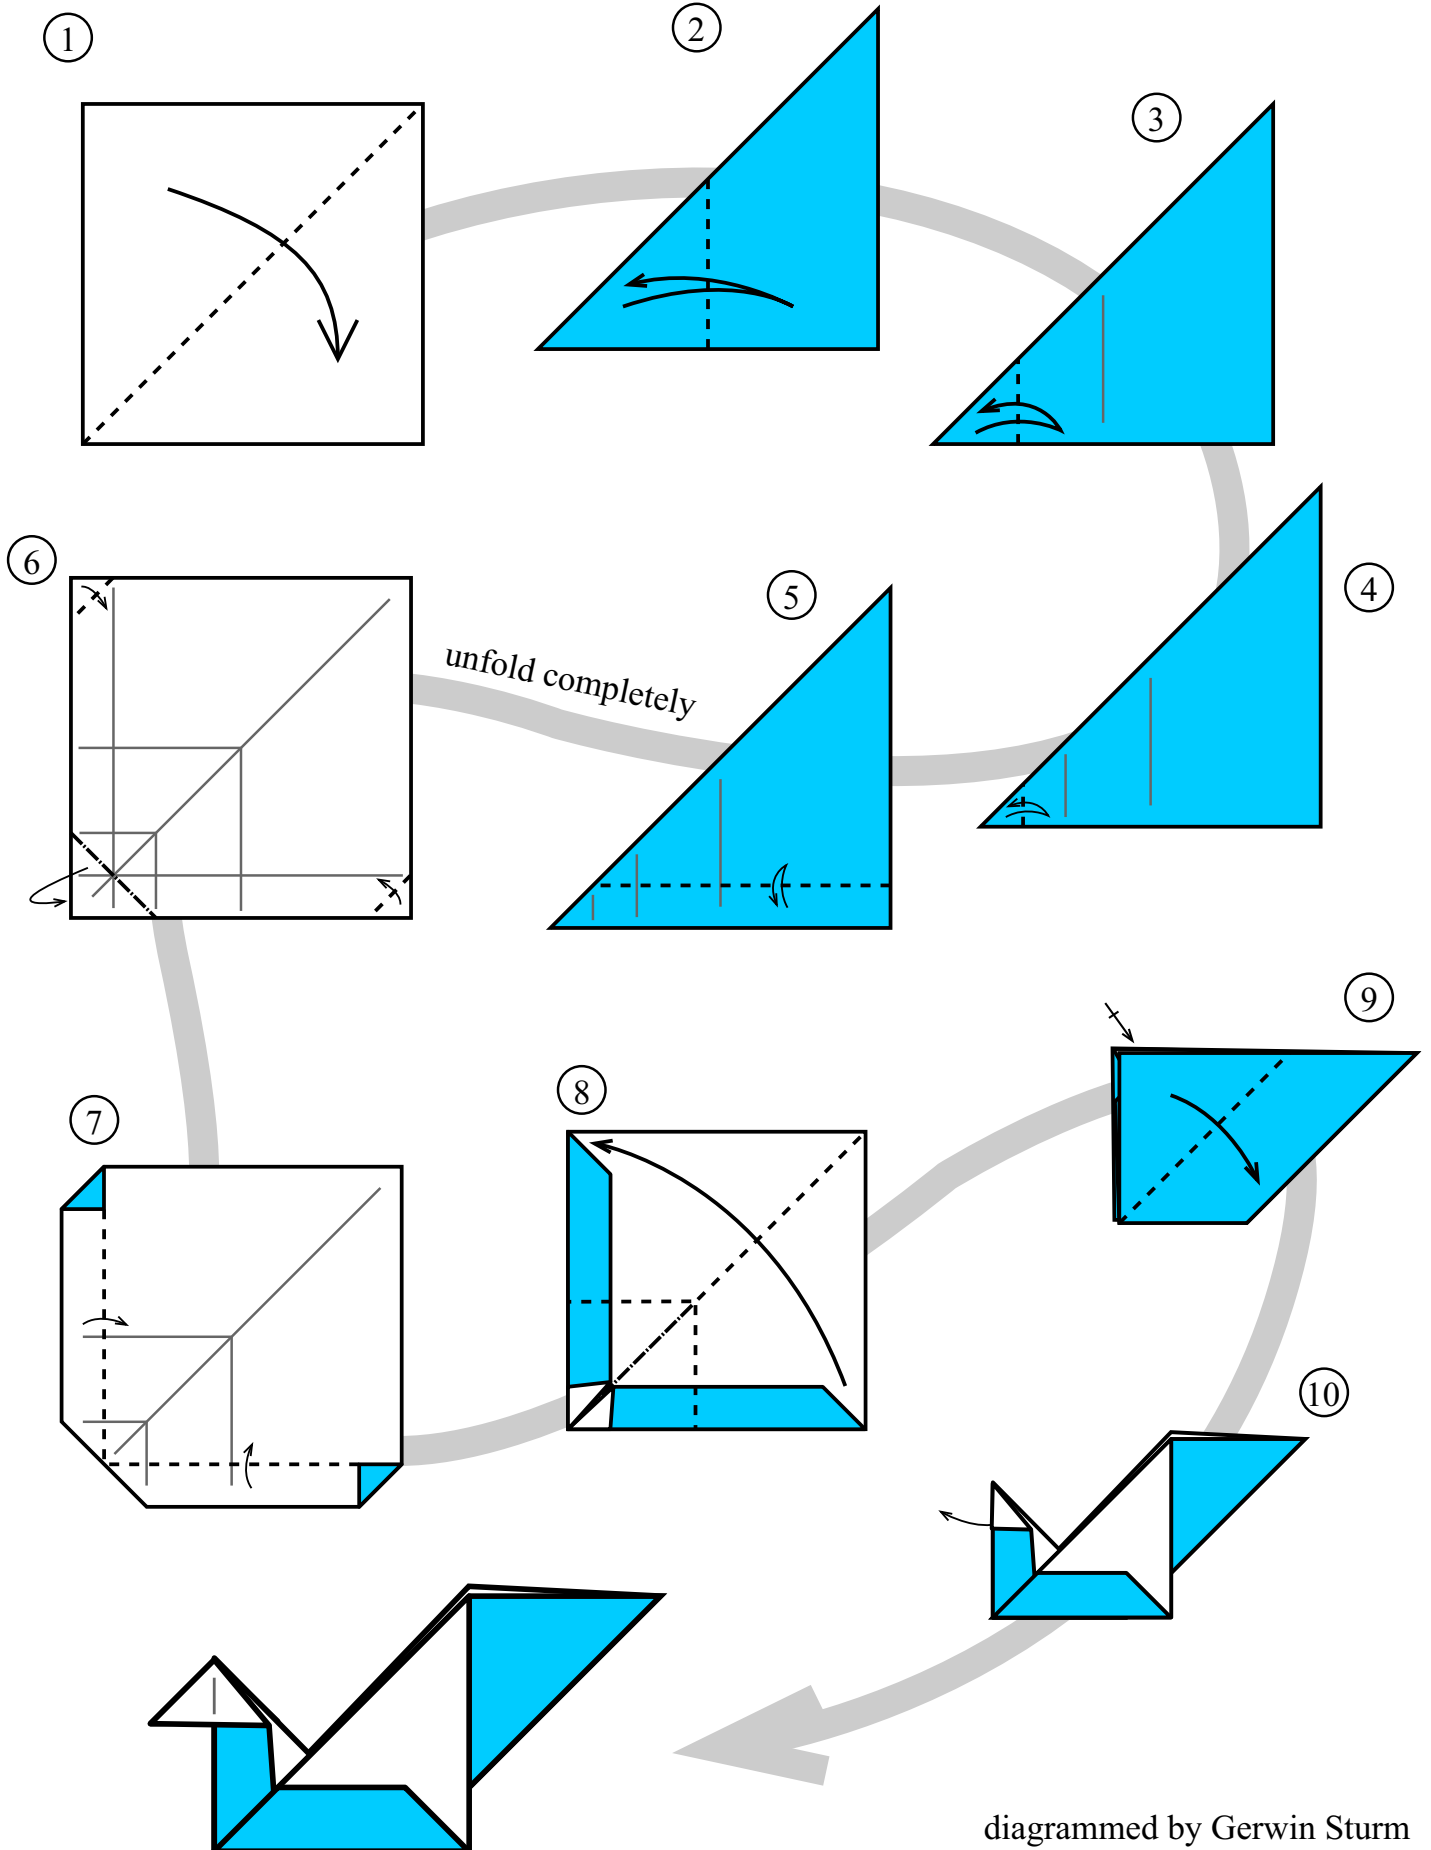

Origami Austria Swan

designed by Anna Kastlunger (2005)

diagrammed by Gerwin Sturm